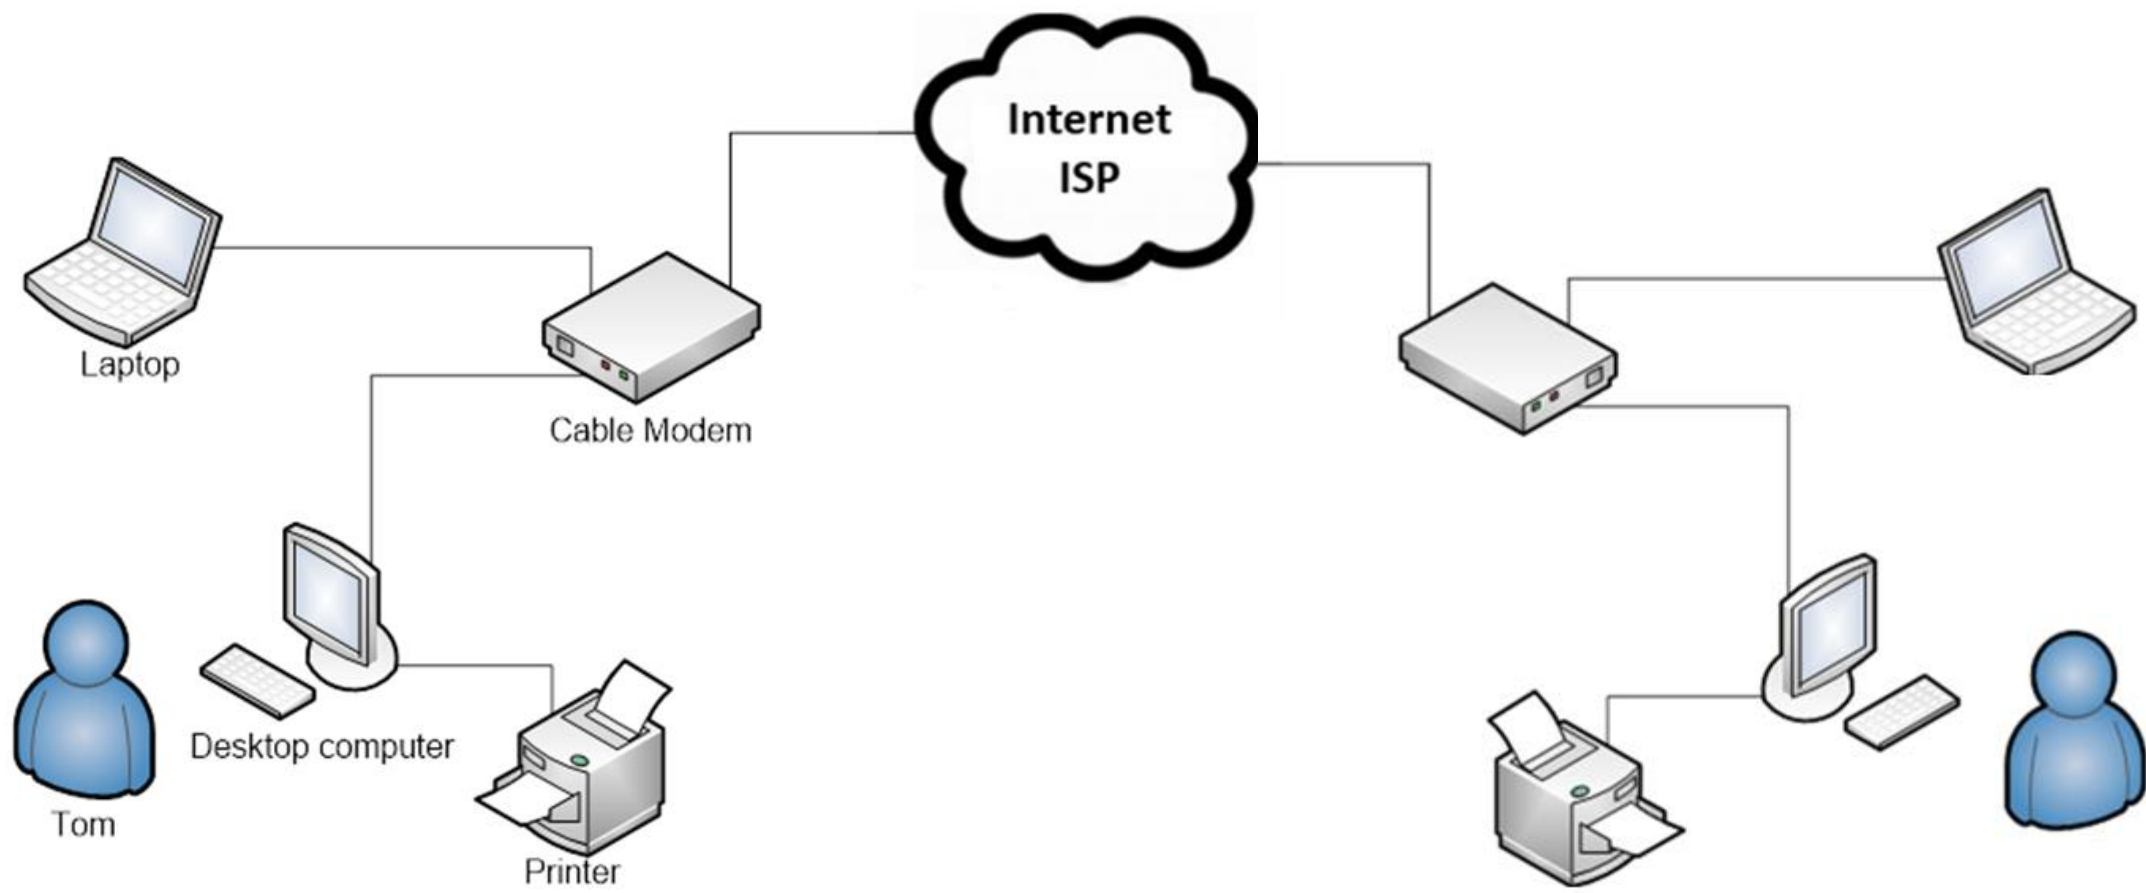

Introduction to Data Communication

Positive ACK with Retransmission

Sender awaits an acknowledgement for each packet sent

<i>Class</i>	<i>IP address range (1st Octet)</i>	<i>Network Mask</i>	<i>Prefix</i>	<i>Number of Networks</i>	<i>Number of Hosts</i>
A	1. - 127.	255.0.0.0	/8	125	16,777,214
B	128. - 191.	255.255.0.0	/16	16,382	65,534
C	192. - 223.	255.255.255.0	/24	2,097,150	254
D	224. - 239.	Multicast addresses			
E	240. - 254.	Restricted/Experimental			

**127 (01111111) is a Class A address reserved for loopback and cannot be assigned to a network.*

Class	Private Address Range
A	10.0.0.0 to 10.255.255.255
B	172.16.0.0 to 172.31.255.255
C	192.168.0.0 to 192.168.255

IPv4

Deployed 1981

Address Size:

32-bit number

Address Format:

Dotted Decimal Notation:

192.149.252.76

Prefix Notation: