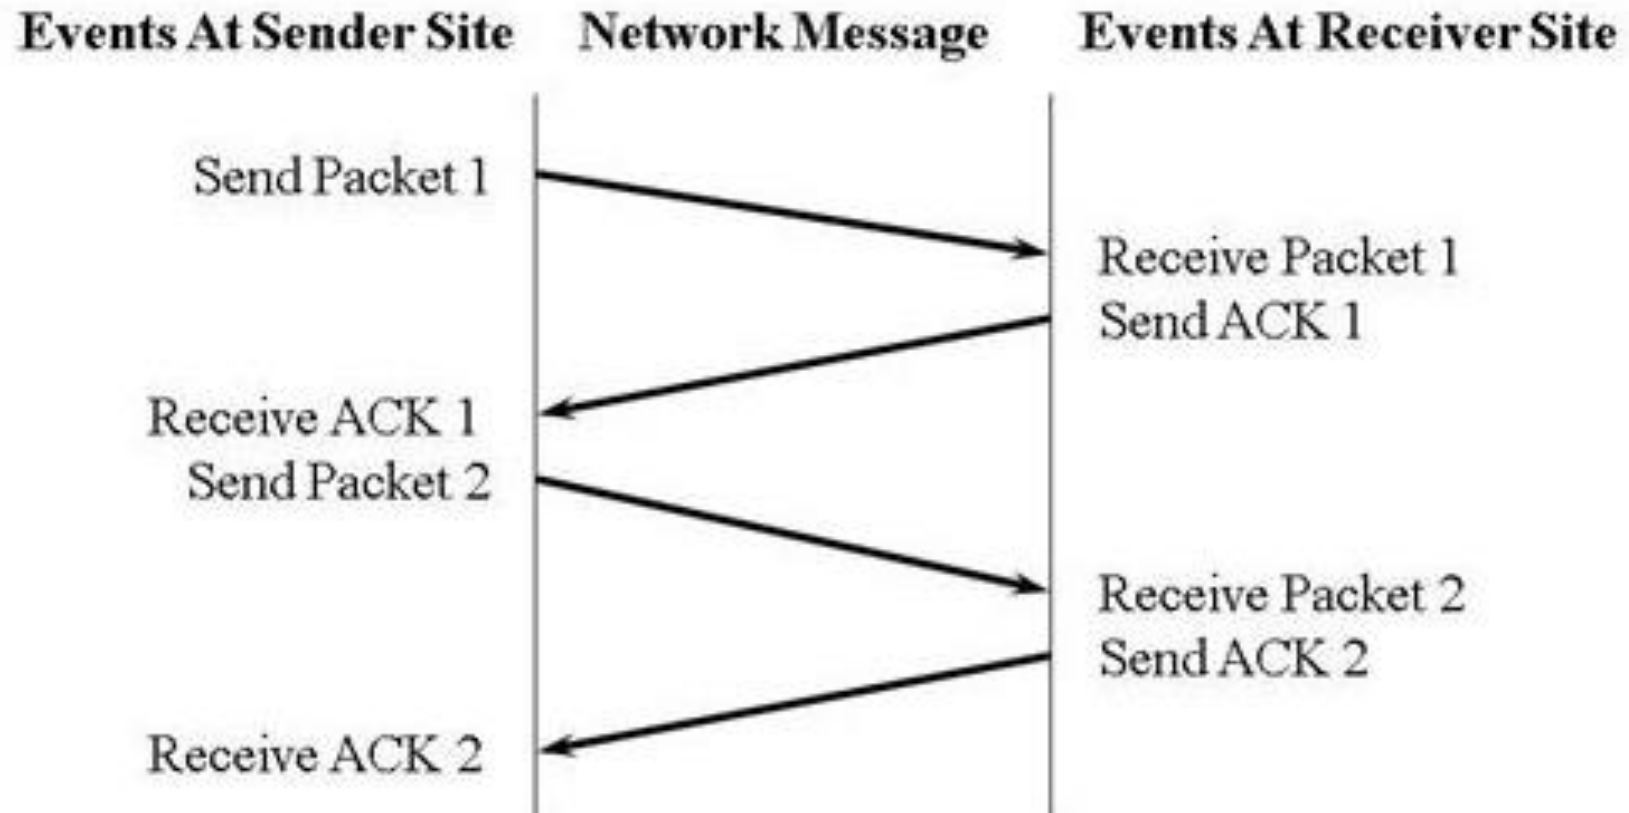

Introduction to Data Communication

Positive ACK with Retransmission

Sender awaits an acknowledgement for each packet sent

<i>Class</i>	<i>IP address range (1st Octet)</i>	<i>Network Mask</i>	<i>Prefix</i>	<i>Number of Networks</i>	<i>Number of Hosts</i>
A	1. - 127.	255.0.0.0	/8	125	16,777,214
B	128. - 191.	255.255.0.0	/16	16,382	65,534
C	192. - 223.	255.255.255.0	/24	2,097,150	254
D	224. - 239.	Multicast addresses			
E	240. - 254.	Restricted/Experimental			

**127 (01111111) is a Class A address reserved for loopback and cannot be assigned to a network.*

Class	Private Address Range
A	10.0.0.0 to 10.255.255.255
B	172.16.0.0 to 172.31.255.255
C	192.168.0.0 to 192.168.255